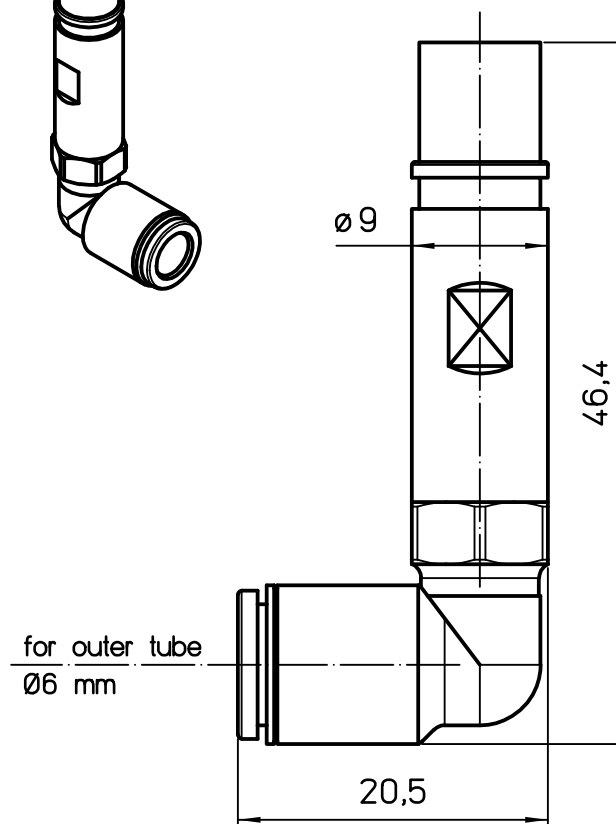

1

2

3

CX 3.0 MPAF

CX 4.0 MPAF

CX 6.0 MPAF

REV.	DATE	SIGNATURE		
Dimensions in mm		Simplified representation with dimensions without tolerance		
Original Size A4		CX xx MPAF		Scale 2:1
Date 28/07/21		Female metal pneumatic contacts, angled quick-fitting tube outer Ø 3 - Ø 4 - Ø 6 mm		
Sign. S. Diasparra		without shut-off valve		