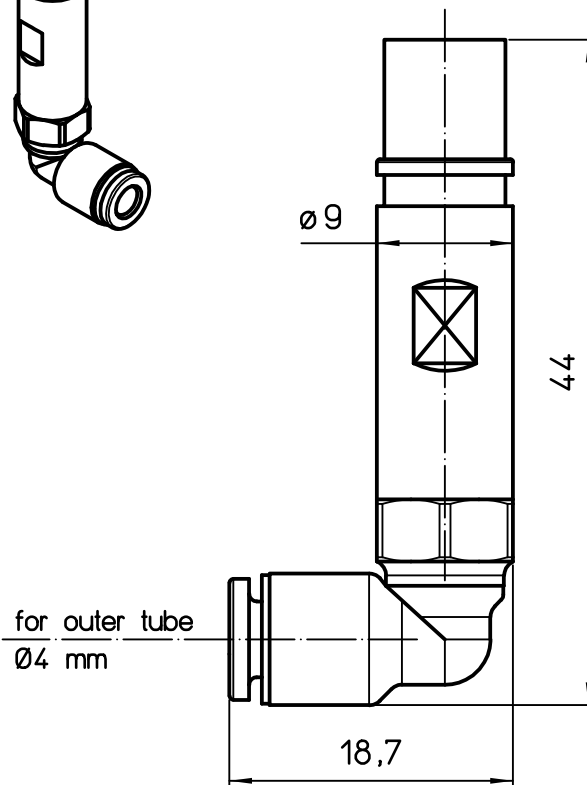

1

2

3

CX 3.0 MPAF

CX 4.0 MPAF

CX 6.0 MPAF

REV.	DATE	SIGNATURE		
Dimensions in mm		Simplified representation with dimensions without tolerance		
Original Size A4		CX xx MPAF		Scale 2:1
Date 28/07/21		Female metal pneumatic contacts, angled quick-fitting tube outer Ø 3 - Ø 4 - Ø 6 mm		
Sign. S. Diasparra		without shut-off valve		