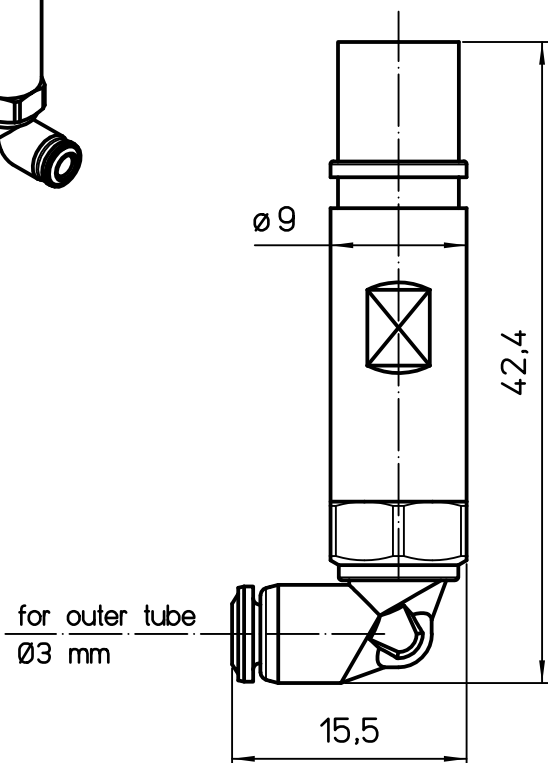

1

2

3

CX 3.0 MPAF

CX 4.0 MPAF

CX 6.0 MPAF

REV.	DATE	SIGNATURE		
Dimensions in mm		Simplified representation with dimensions without tolerance		
Original Size A4		CX xx MPAF		Scale 2:1
Date 28/07/21		Female metal pneumatic contacts, angled quick-fitting tube outer Ø 3 - Ø 4 - Ø 6 mm		
Sign. S. Diasparra		without shut-off valve		